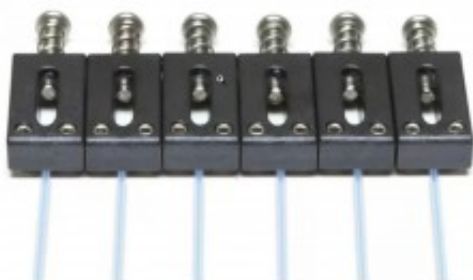

Graph Tech PN-8100-00 Telecaster GHOST Saddles

Brand: Graph Tech Guitar Parts
Product Code: PN-8100-00 | BIN 6C
Availability: 1
Weight: 0.03kg
Dimensions: 0.00cm x 0.00cm x 0.00cm

Price: £99.95

Short Description

The GraphTech PN-8100-00 is a set of ghost loaded pickups for Telecaster Style Electric Guitars. They are a drop in replacement set to make for an easy install. **Please Note:** Will not fit Mexican Classic Reissue, USA vintage or American Series models.

Description

The Graph Tech PN-8100-00 is a set of ghost loaded pickups for Telecaster Style Electric Guitars. They are a drop in replacement set to make for an easy install.

- Improved tuning stability
- Impregnated with PTFE
- Increased harmonic content

These pickup saddles are designed to work with any of GraphTech's ghost preamp kits.

Specifications:

Please Note: Will not fit Mexican Classic Reissue, USA vintage or American Series models.